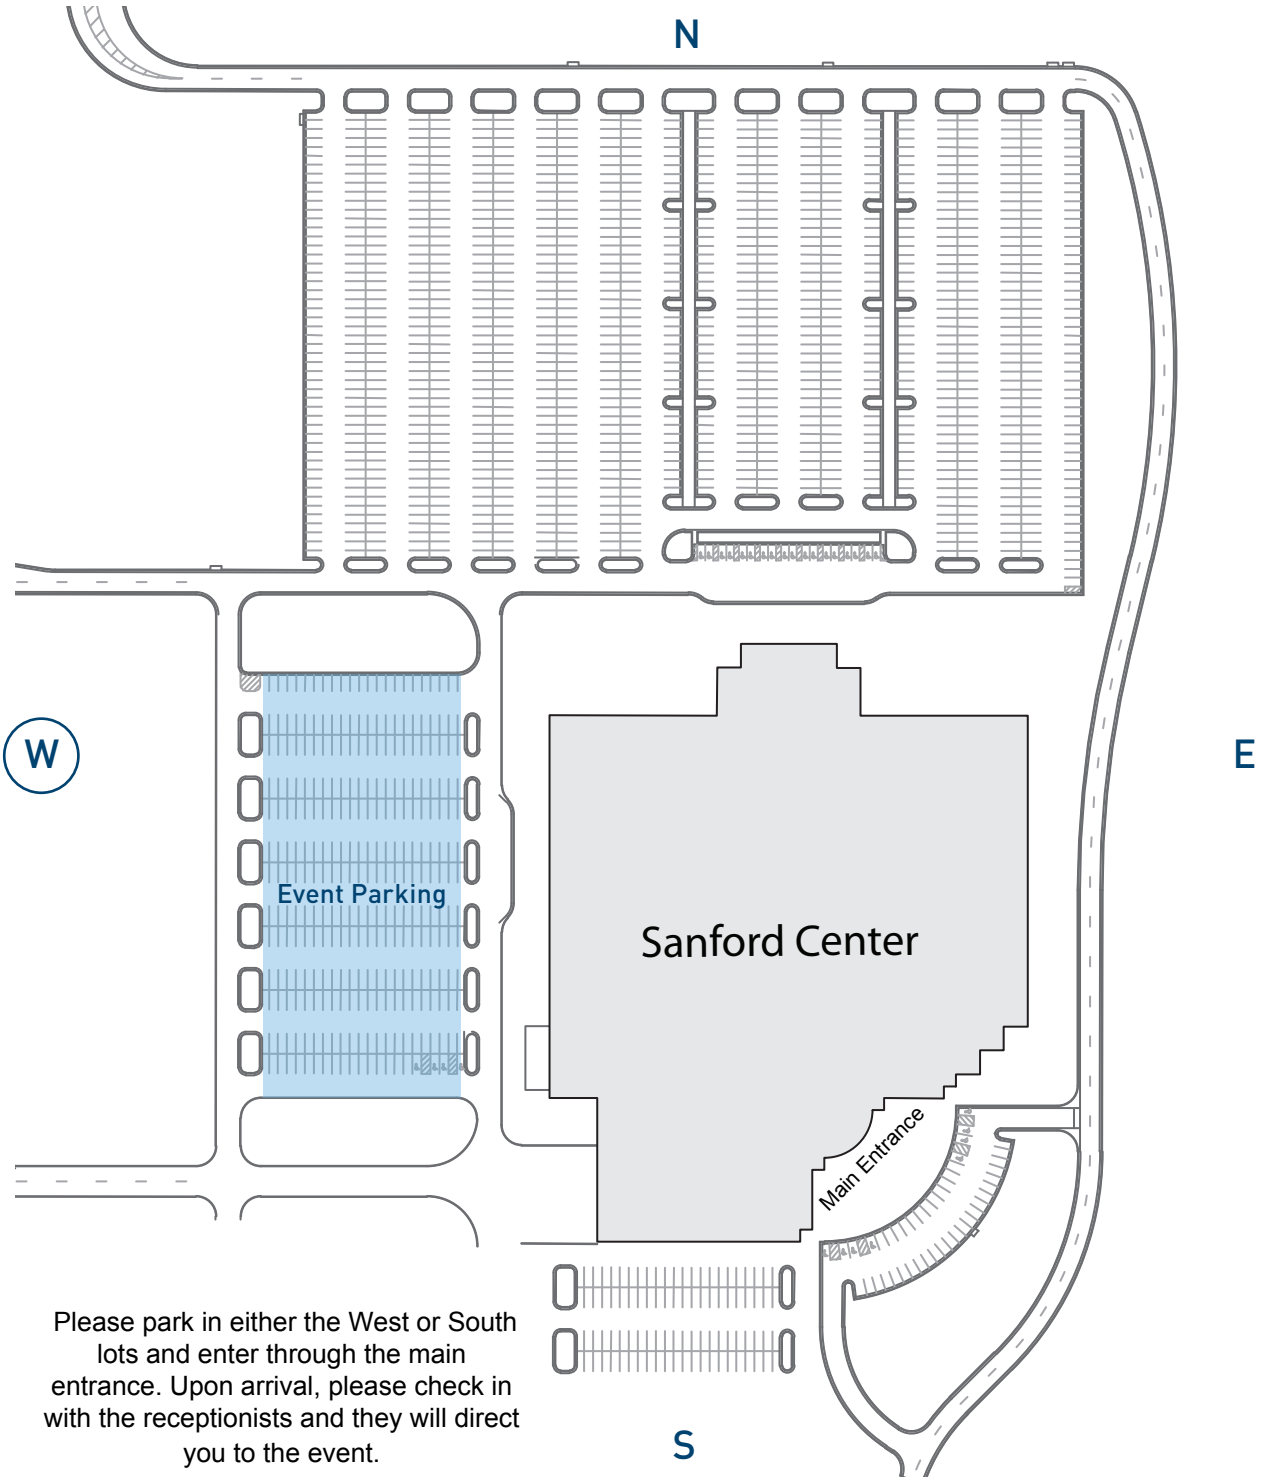

Parking for events at Sanford Center

Sanford Center
2301 East 60th Street,
Sioux Falls, SD 57104

Parking for events at Sanford Center

Please park in either the West or South lots and enter through the main entrance. Upon arrival, please check in with the receptionists and they will direct you to the event.