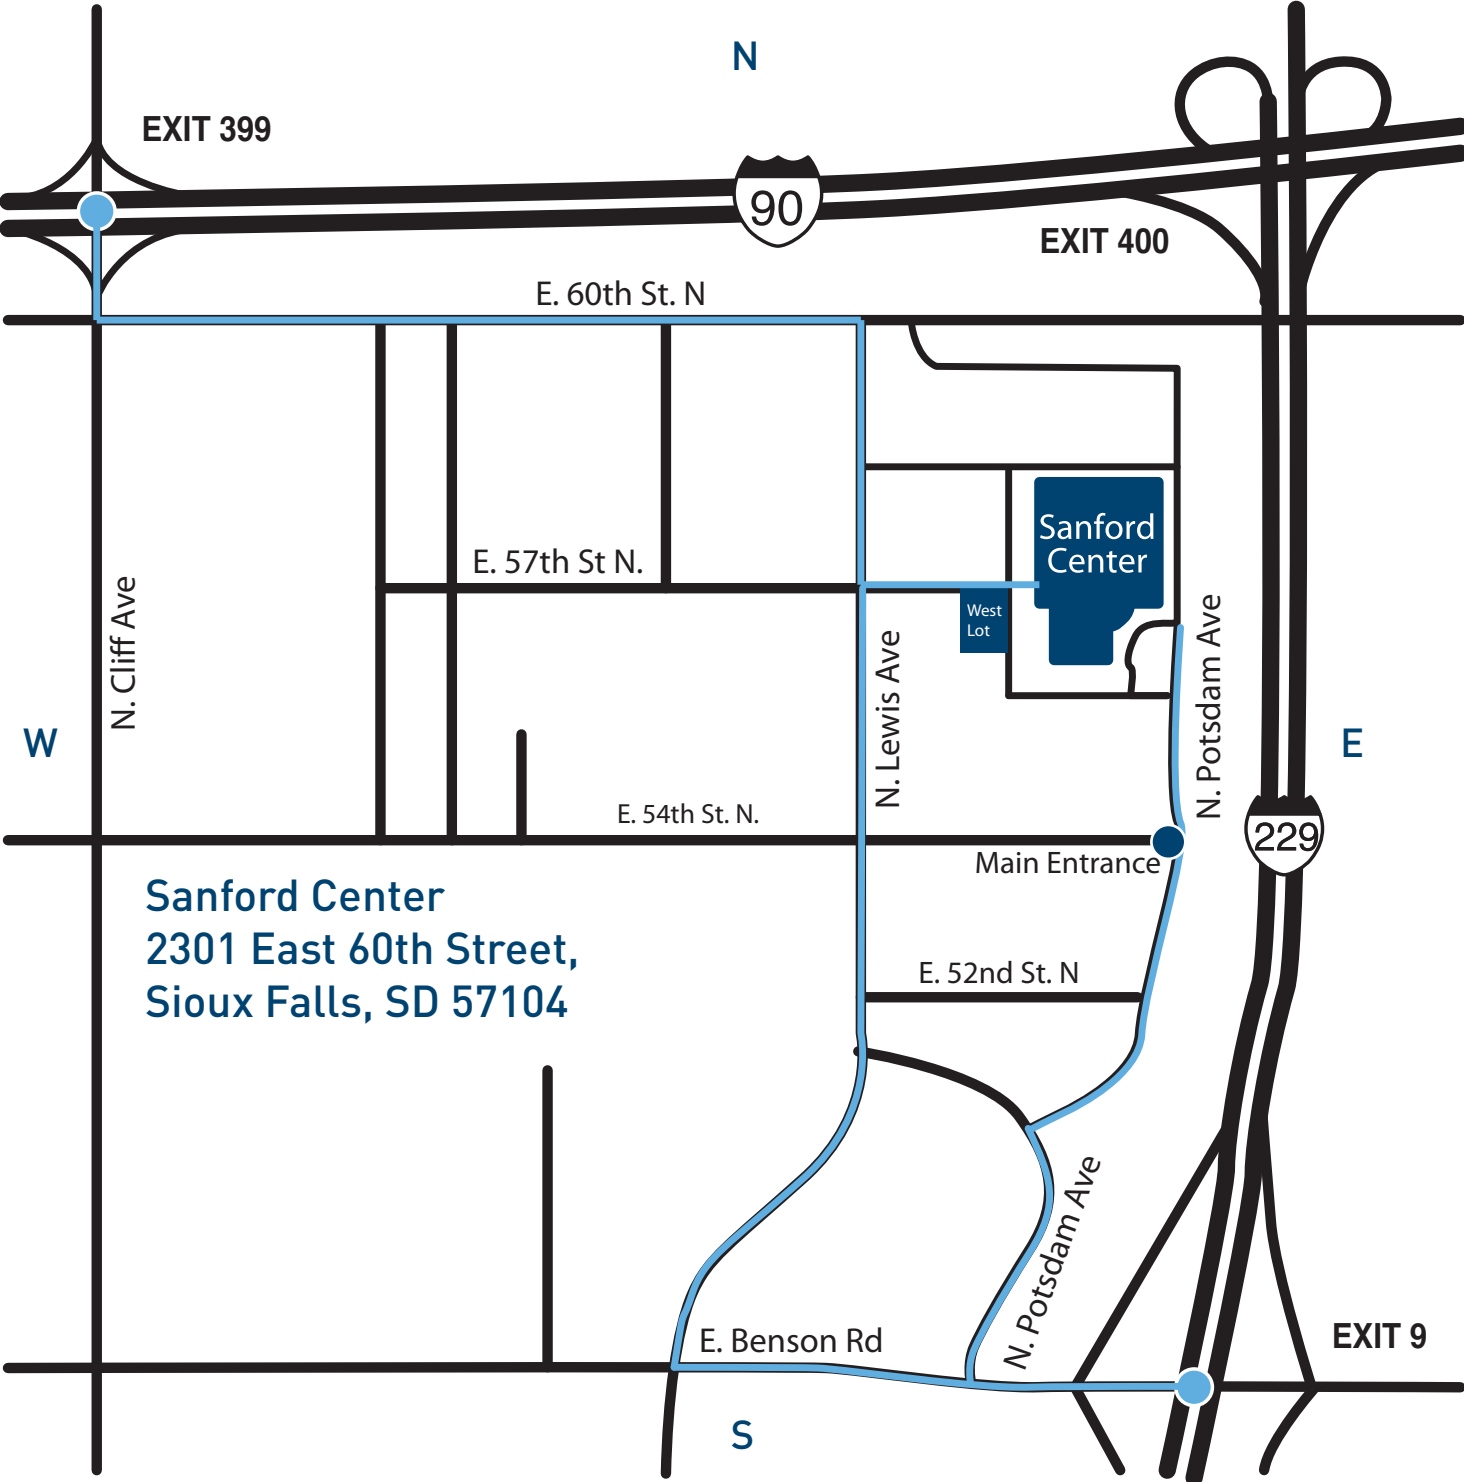

Parking for events at Sanford Center

Sanford Center
2301 East 60th Street,
Sioux Falls, SD 57104

Parking for events at Sanford Center

Please park in either the West or South lots and enter through the main entrance. Upon arrival, please check in with the receptionists and they will direct you to the event.