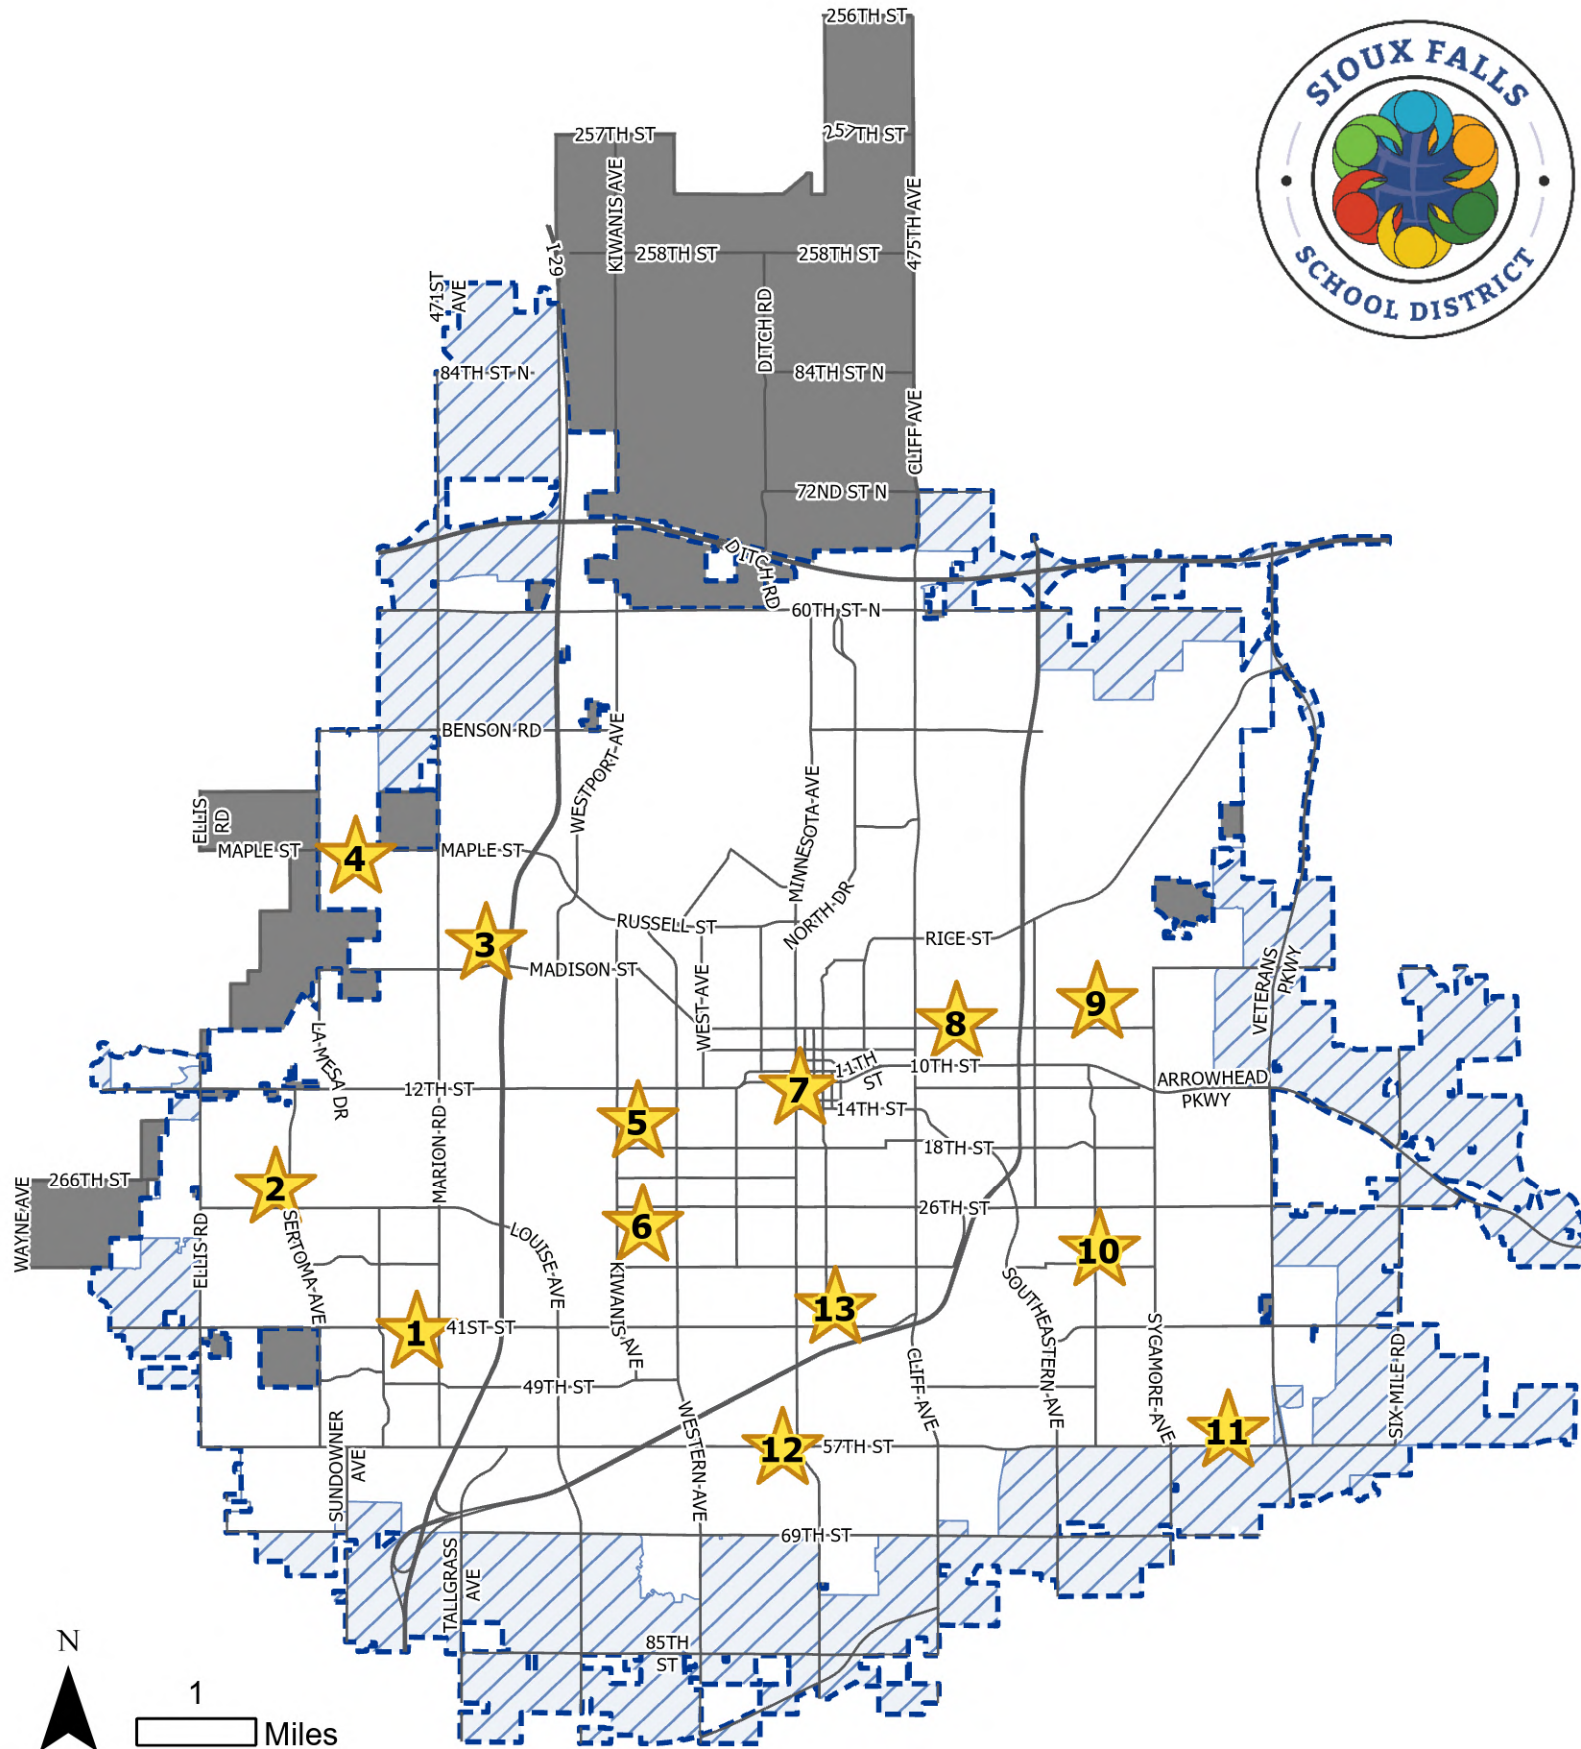

Sioux Falls School District Election May 13, 2025

Vote Center	Vote Center Location	Vote Center Address
1-1	Peace Lutheran Church	5509 W 41st St
1-2	Memorial Middle School	1401 S Sertoma Ave
1-3	Career & Technical Academy	4700 W Career Cir
1-4	McGovern Middle School	6221 W Maple St
1-5	Garfield Elementary School	2421 W 15th St
1-6	St. Mark's Lutheran Church	2001 S Elmwood Ave
1-7	First Lutheran Church	327 S Dakota Ave
1-8	Wesley United Methodist Church	1700 E 6th St
1-9	Anne Sullivan Elementary School	3701 E 3rd St
1-10	Harvey Dunn Elementary School	2400 S Bahnson Ave
1-11	Gloria Dei Lutheran Church	5500 E 57th St
1-12	Faith Baptist Fellowship Hall	601 W 57th St
1-13	Instructional Planning Center	201 E 38th St

-  Voting Center
-  Sioux Falls City Limits
-  Sioux Falls School District Inside City Limits
-  Sioux Falls School District Outside City Limits
-  Non-Sioux Falls School District Inside City Limits